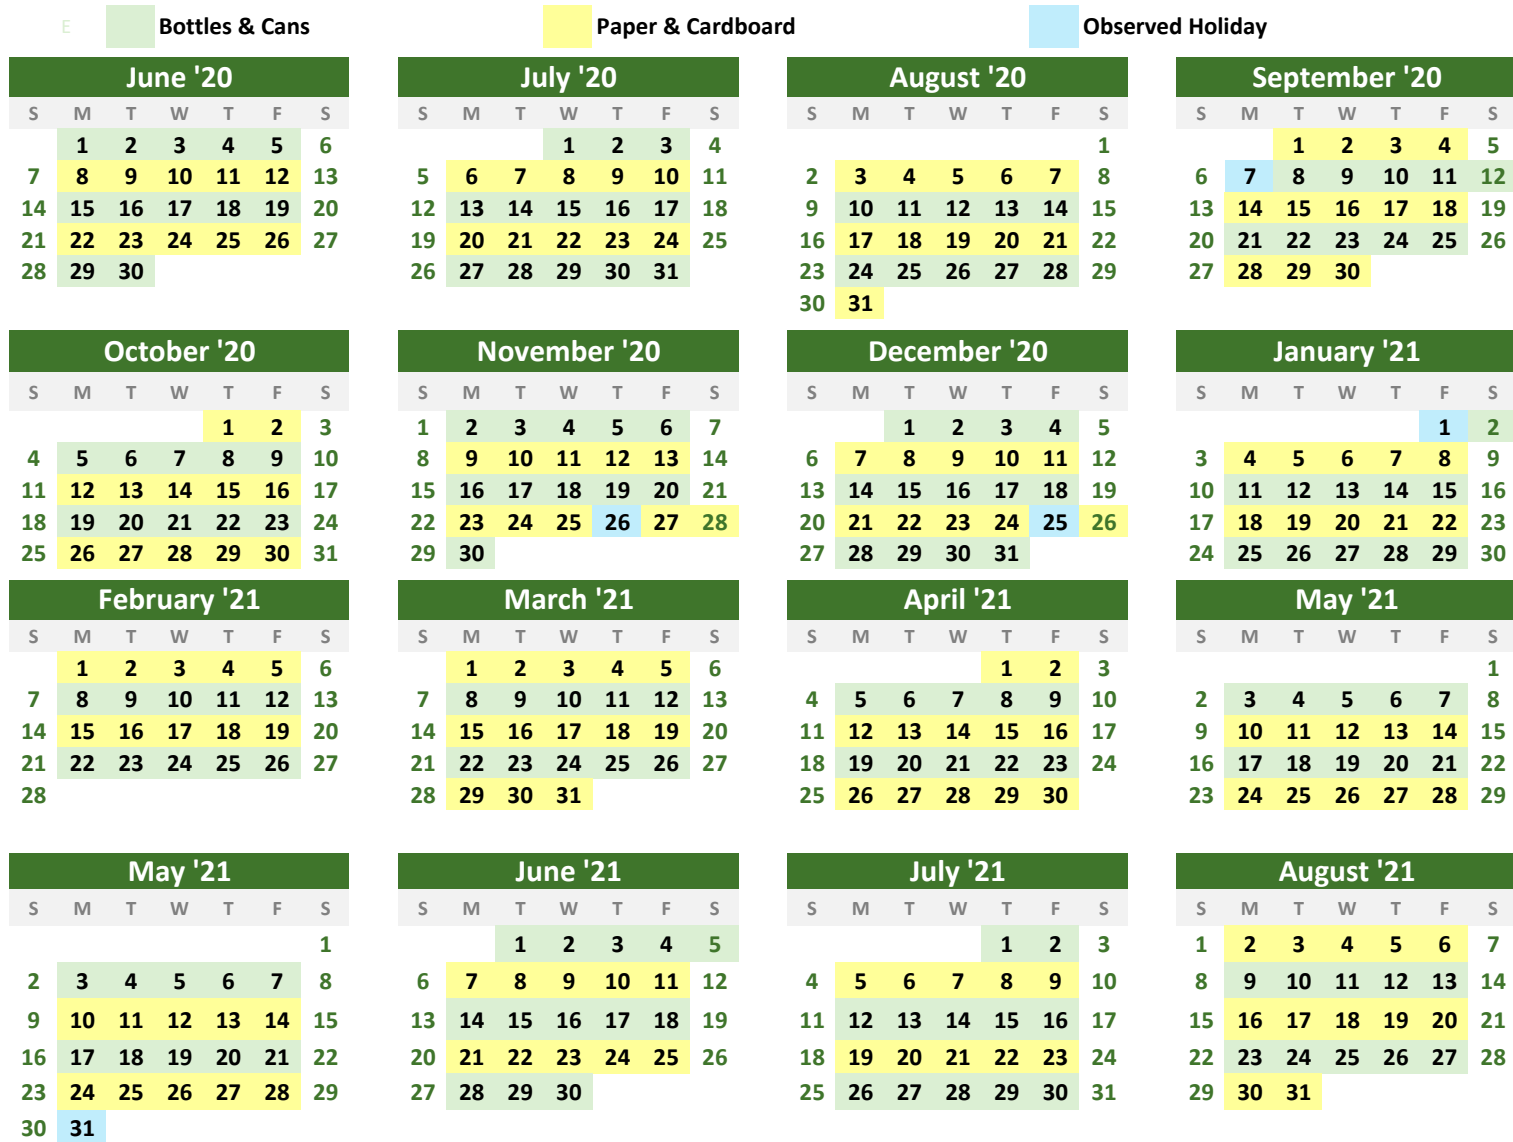

2020-2021

Town of Granby Collection Schedule

Holiday Schedule

When an observed holiday falls on a normal collection day, collections will be delayed by one day for the remainder of the week. The following holidays will result in delayed collections:

New Years Day - Memorial Day - Labor Day - Thanksgiving Day - Christmas Day